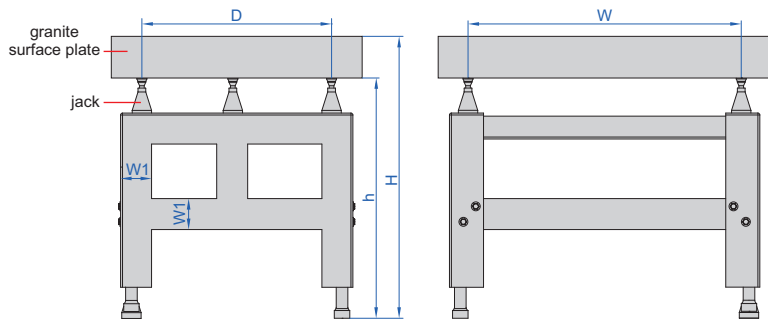

STANDS FOR GRANITE SURFACE PLATES

6902-64A

- For medium size granite surface plates
- 5 jacks are included
- Adjusting range of jacks: 25mm
- One foot on the bottom is adjustable

Low stands

(mm)

Code	For granite surface plate	W	D	H (with granite surface plate)	h (without granite surface plate)	W1
6902-64A	630×400×80mm (code 6900-064 and 6900-164)	352	224	775-800	695-720	80
6902-66A	630×630×100mm (code 6900-066 and 6900-166)	352	352	775-800	675-700	80
6902-85A	800×500×100mm (code 6900-085 and 6900-185)	448	280	775-800	675-700	80
6902-106A	1000×630×140mm (code 6900-0106 and 6900-1106)	560	352	755-780	615-640	80
6902-107A	1000×750×150mm (code 6900-0107 and 6900-1107)	560	420	755-780	605-630	80
6902-101A	1000×1000×150mm (code 6900-0101 and 6900-1101)	560	560	755-780	605-630	80
6902-128A	1200×800×160mm (code 6900-0128 and 6900-1128)	672	448	755-780	595-620	80
6902-161A	1600×1000×180mm (code 6900-0161 and 6900-1161)	896	560	755-780	575-600	100
6902-201A	2000×1000×220mm (code 6900-0201 and 6900-1201)	1120	560	755-780	535-560	100
6902-202A	2000×1500×250mm (code 6900-0202 and 6900-1202)	1120	840	755-780	505-530	100

JACK SET FOR GRANITE SURFACE PLATES

- 5 jacks per set
- Adjustable height
- For large granite surface plates:
2000×1000×220mm
(code 6900-0201 and 6900-1201)
2000×1500×250mm
(code 6900-0202 and 6900-1202)